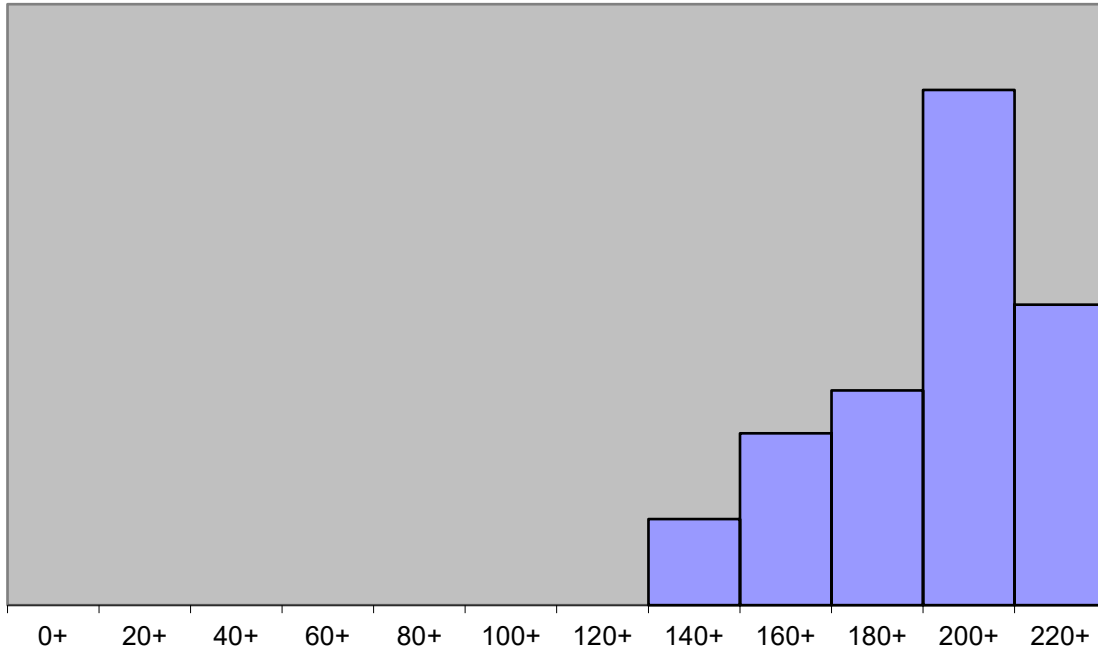

# Total Points Exams 1+2

**Average: 201**

UQ: 219

**Median: 208**

LQ: 182